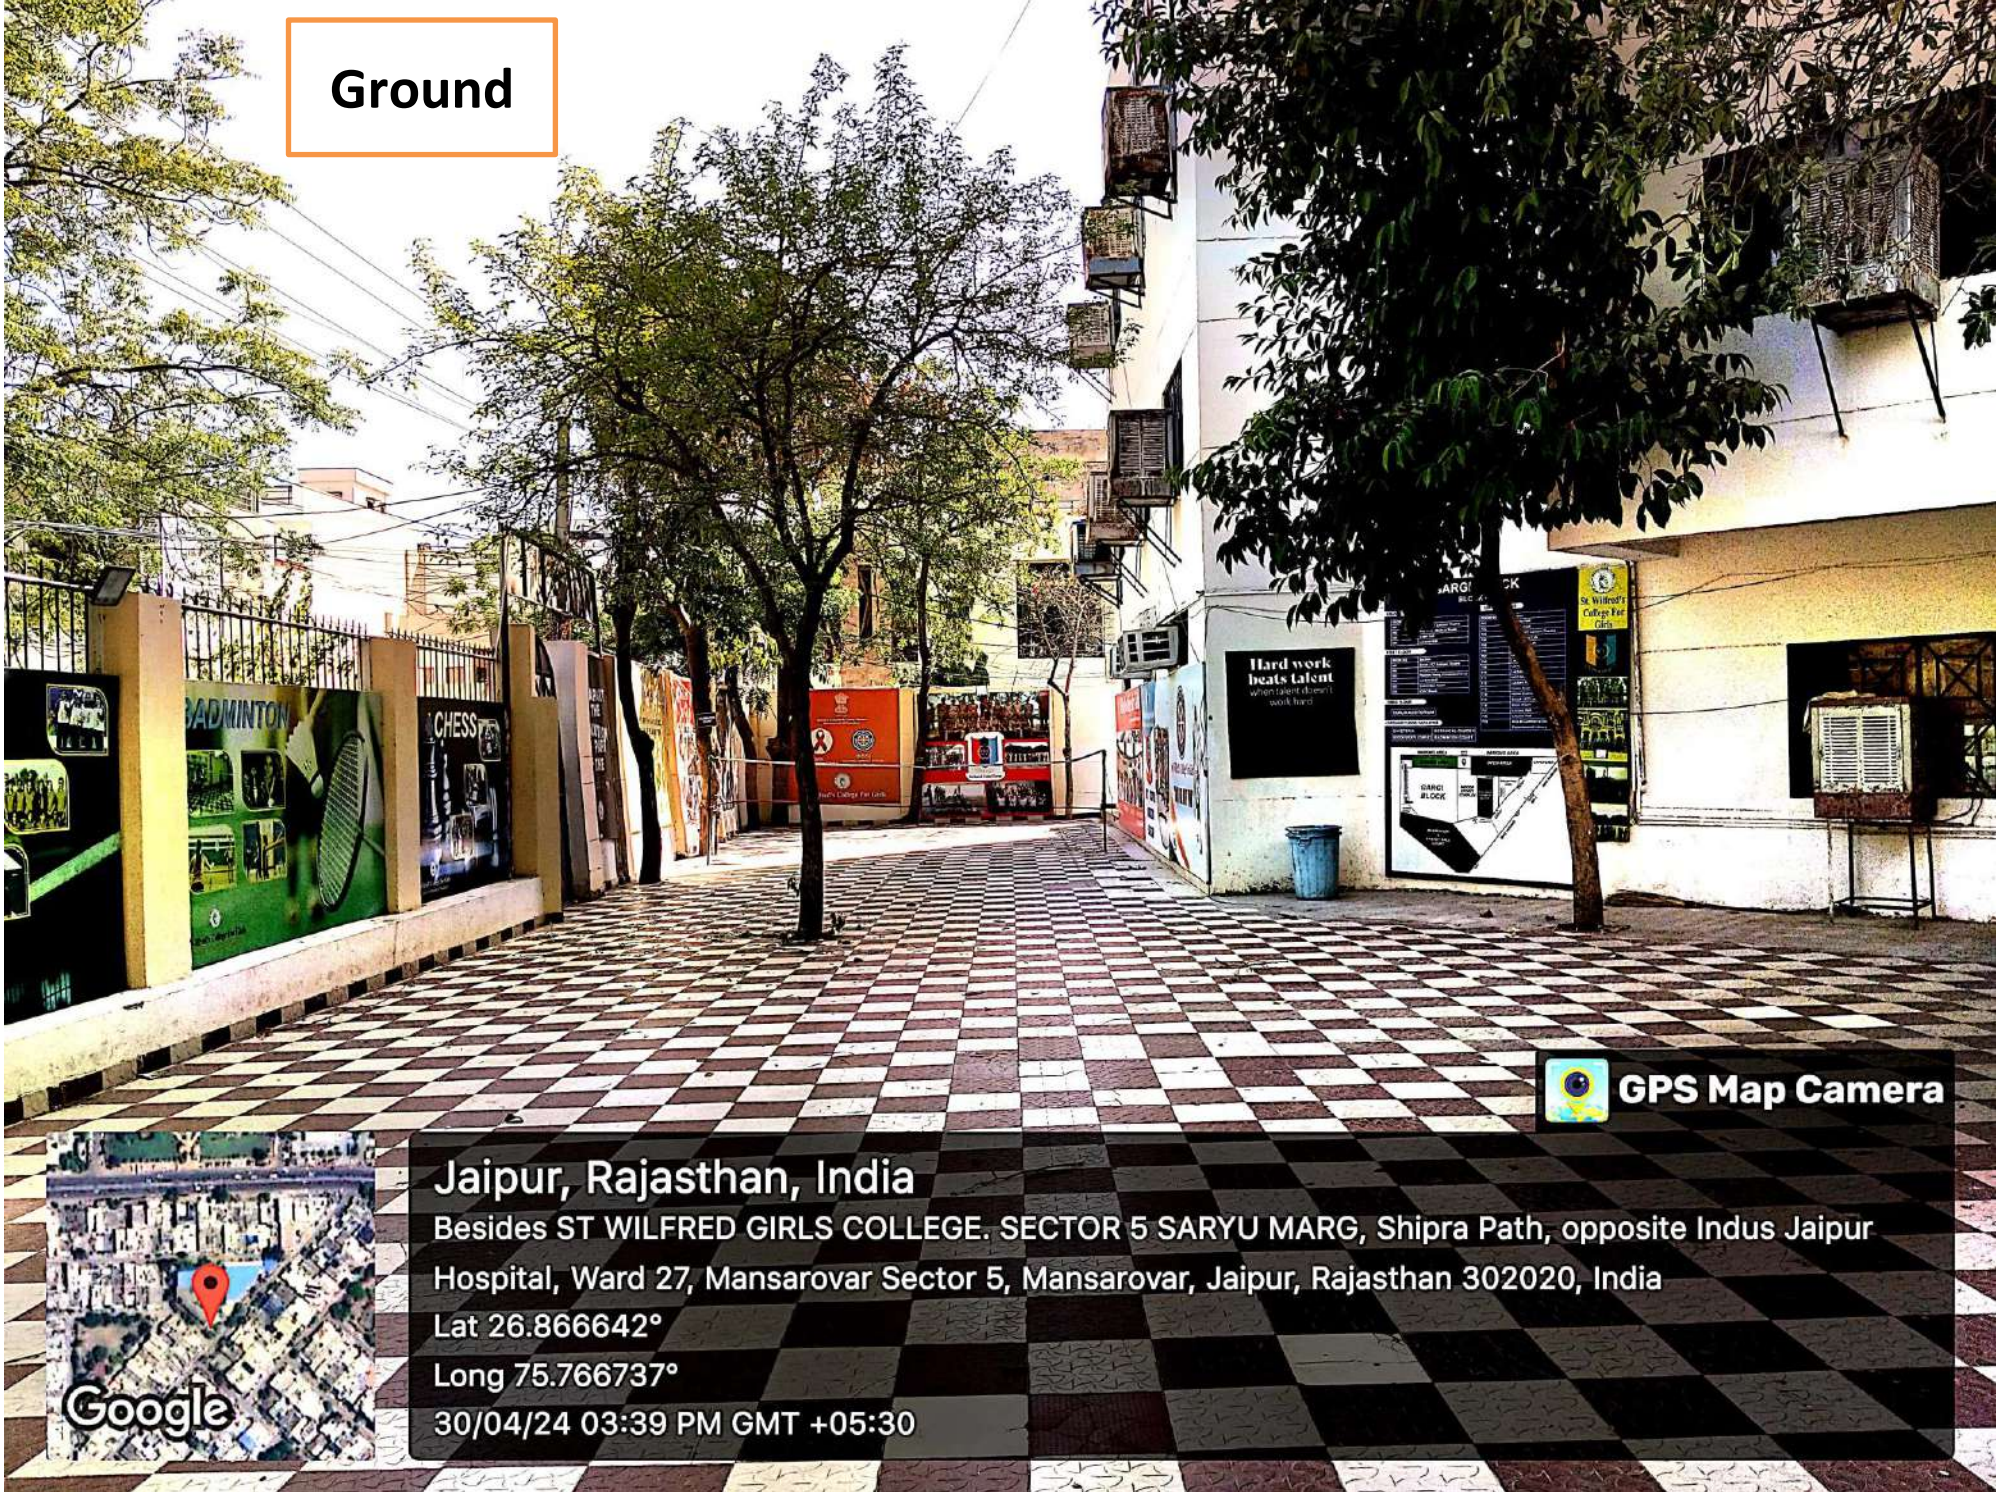

Ground

Jaipur, Rajasthan, India

Besides ST WILFRED GIRLS COLLEGE. SECTOR 5 SARYU MARG, Shipra Path, opposite Indus Jaipur Hospital, Ward 27, Mansarovar Sector 5, Mansarovar, Jaipur, Rajasthan 302020, India

Lat 26.866642°

Long 75.766737°

30/04/24 03:39 PM GMT +05:30

GPS Map Camera

Scanned with OKEN Scanner

Sports Room

GPS Map Cam

Jaipur, Rajasthan, India