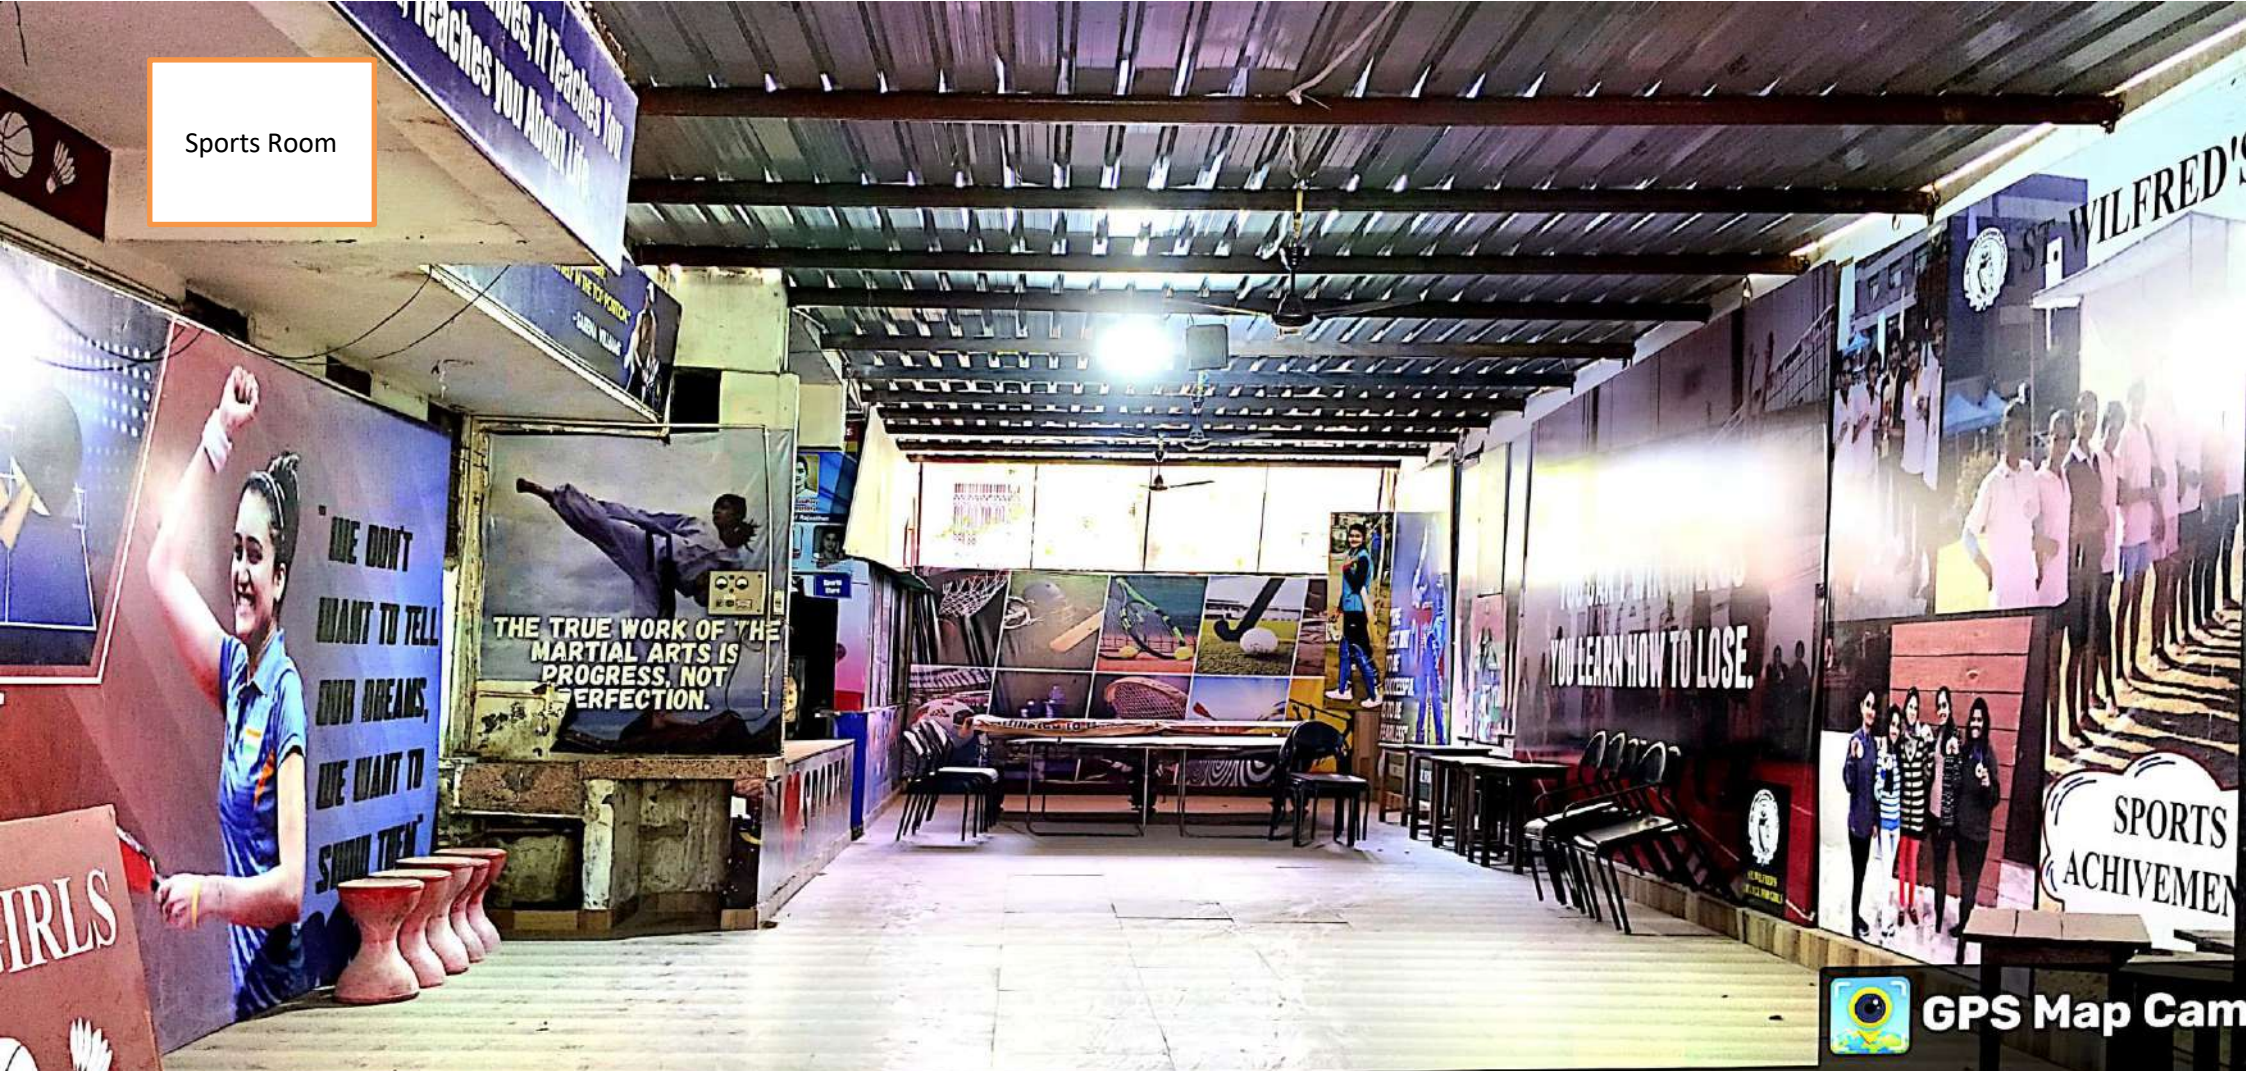

Lat 26.866642°

Long 75.766737°

30/04/24 03:39 PM GMT +05:30

GPS Map Camera

Scanned with OKEN Scanner

Sports Room

GPS Map Cam

Jaipur, Rajasthan, India